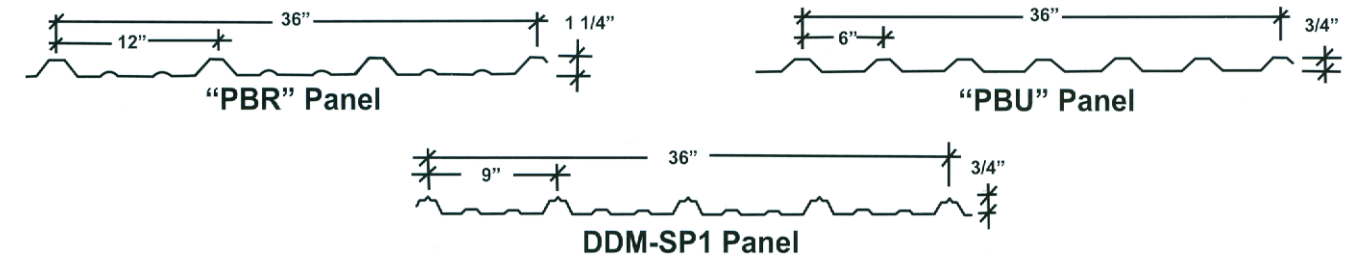

www.ddmpipeandsteel.com

*Final color selection should be made from actual color chips

STANDARD COLOR OFFERINGS

STANDARD COLOR OFFERINGS

979-251-9503
866-281-DDM1
 301 Salem Road – Brenham

512-321-0336
877-281-DDM1
 1083 Hwy 71 W. – Bastrop